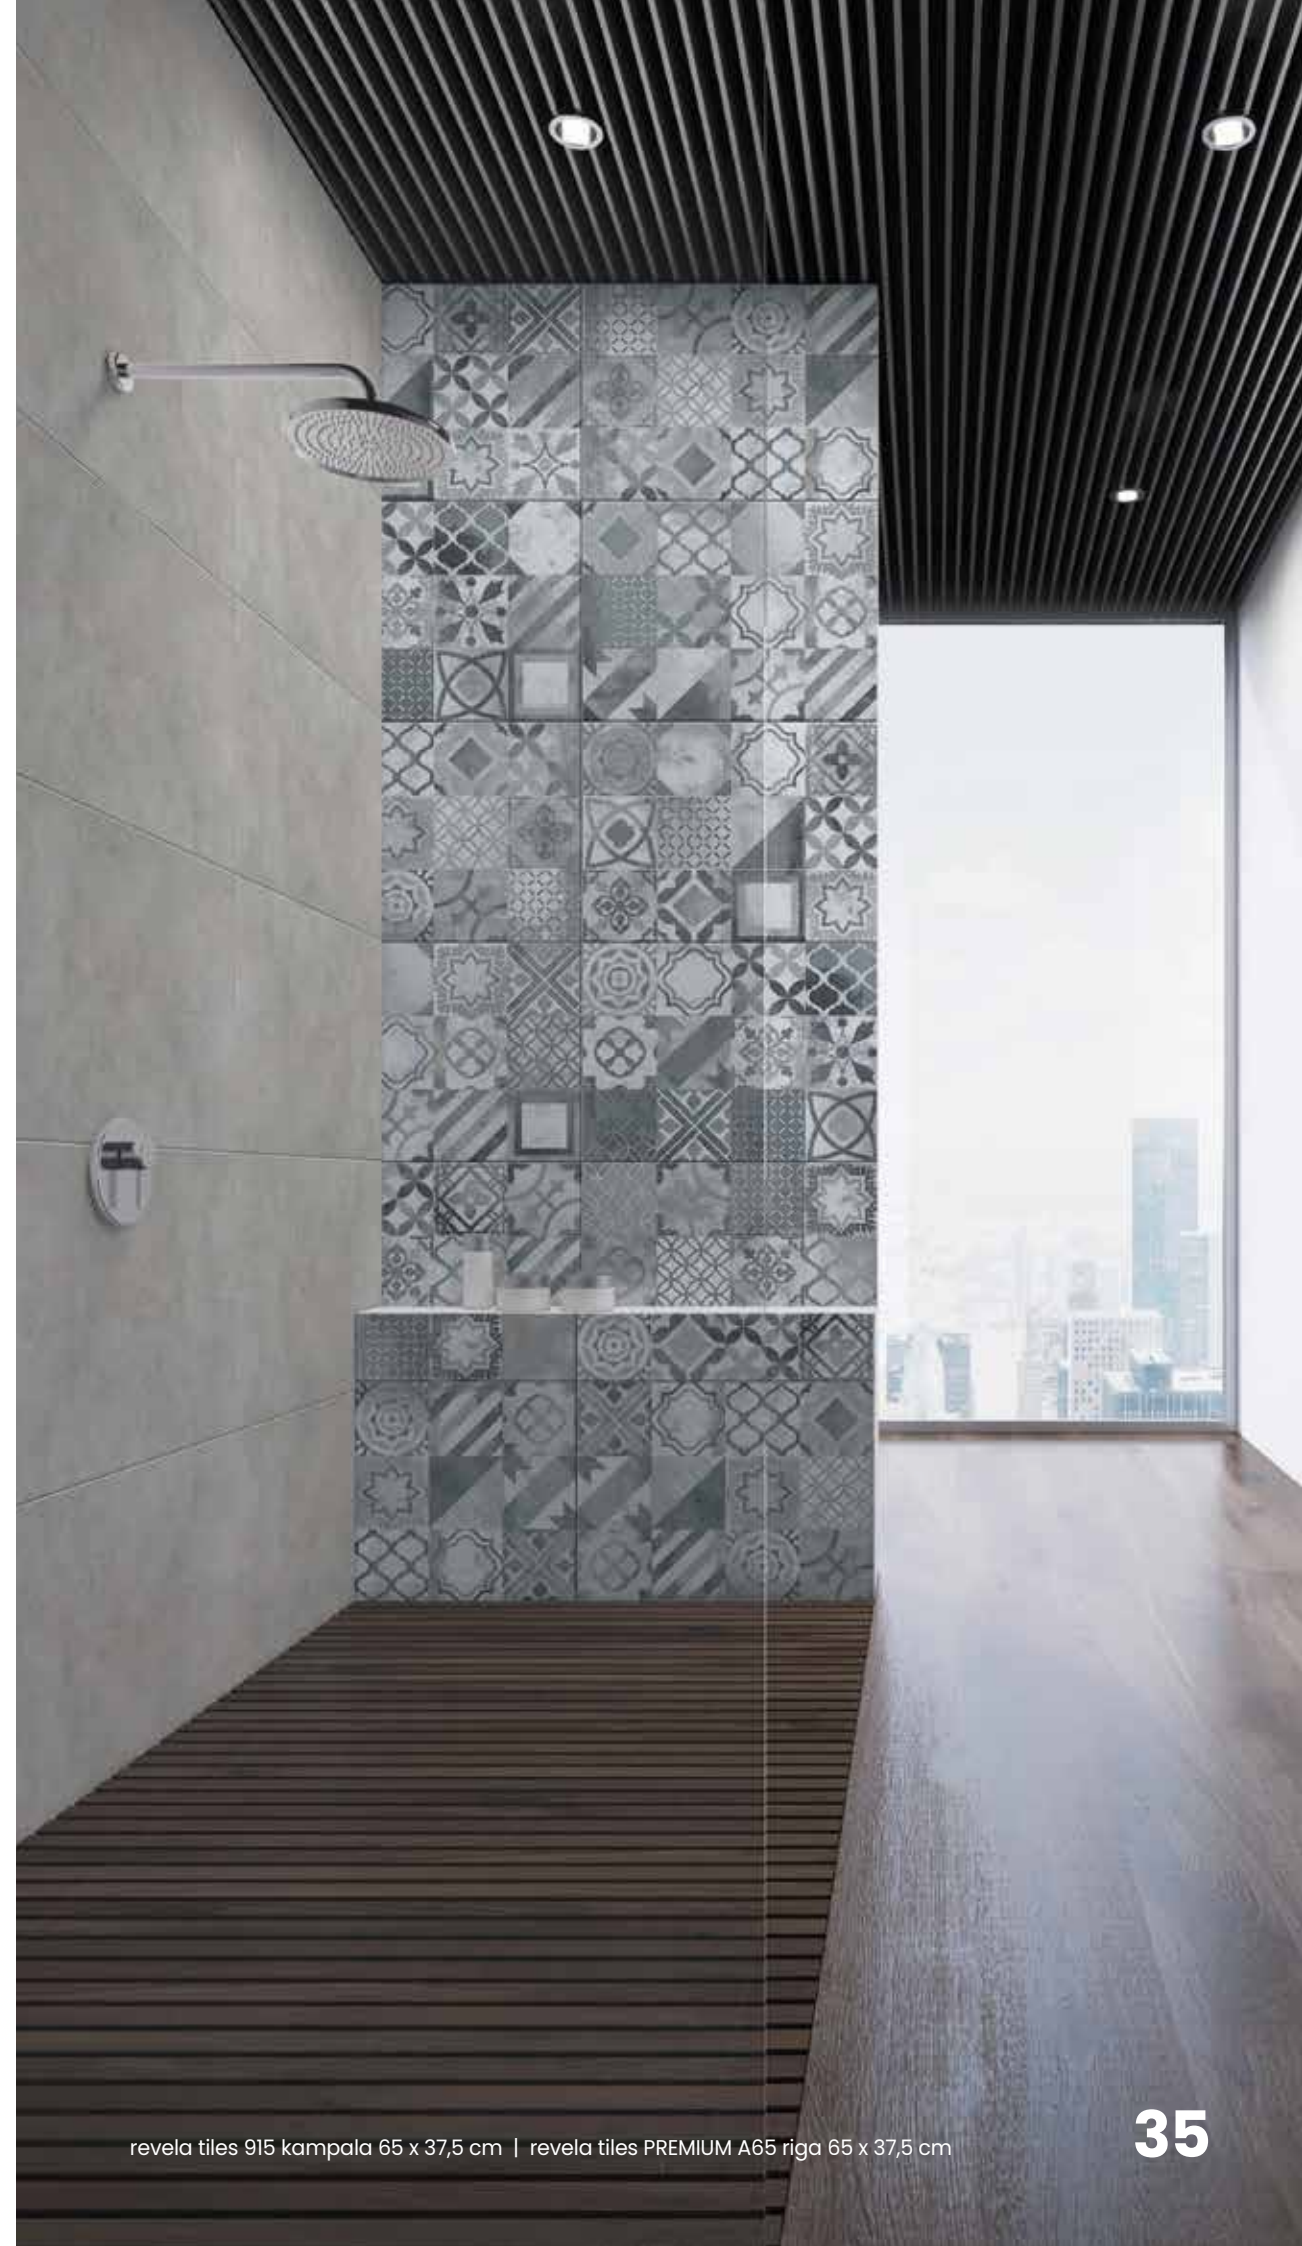

look & feel

Echt vakmanschap kenmerkt zich door een gedetailleerde en haarfijne afwerking. Je plaatst de tegels horizontaal of verticaal, gelijklopend of in verband. Helemaal op maat van het nieuwe interieur. De strakke v-groef zorgt voor een professionele uitstraling.